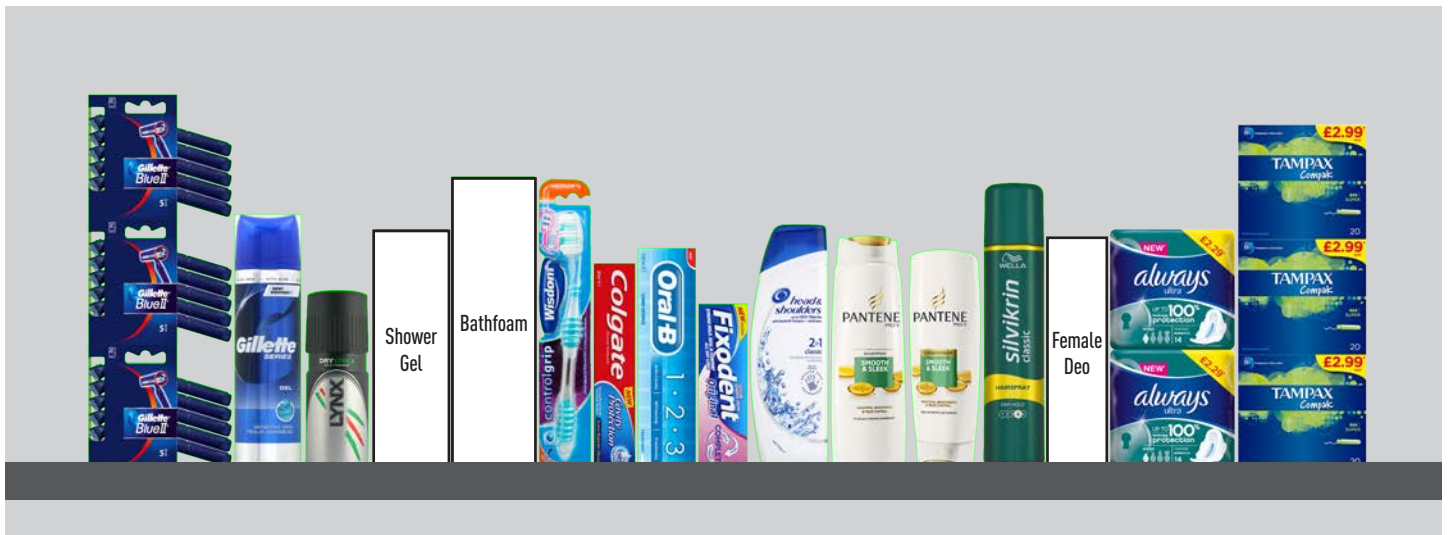

## Health and Beauty Planogram

### One Metre Shelf

Shelf	
Gillette Blue II Disposables PMP	H&S 2in1 Classic Clean 225ml PMP
Gillette Series Shave Gel Sensitive	Pantene Shampoo Smooth & Sleek PMP
Lynx APD Africa	Pantene Conditioner Smooth & Sleek PMP
Shower Gel	Silvikrin Hairspray Firm
Bathfoam	Female Deo
Wisdom Toothbrush Control Grip Medium	Always Pads Ultra Normal Plus with Wings PMP
Colgate Toothpaste Cavity Prevention 50ml	Tampax Compak Super PMP
Oral B Toothpaste 123 PMP	
Fixodent Original	