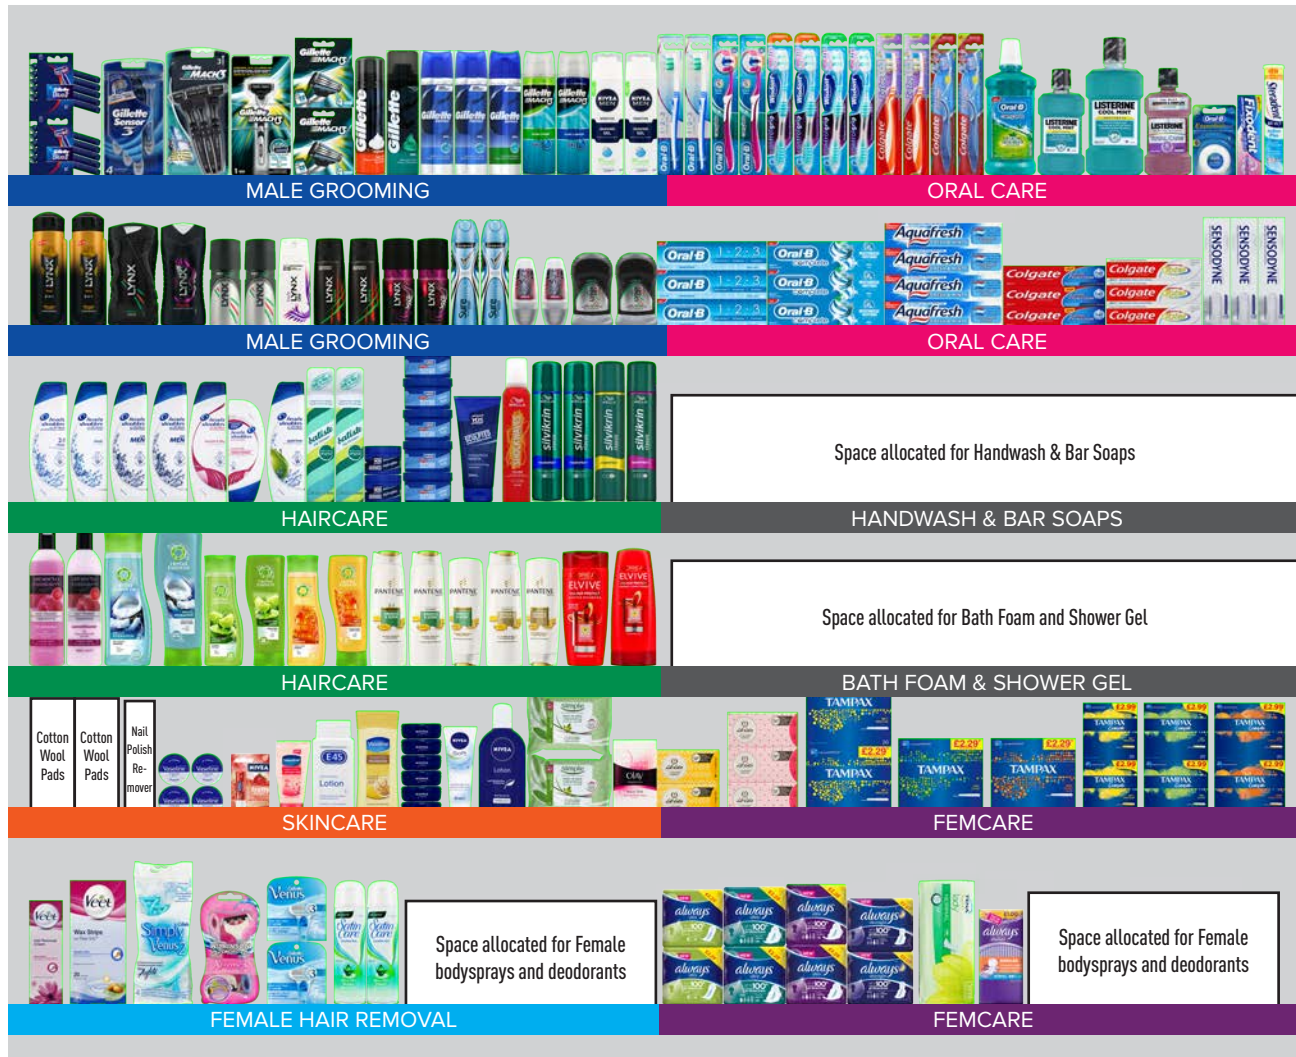

Health and Beauty Planogram
Two Metre Bay, Six Shelves