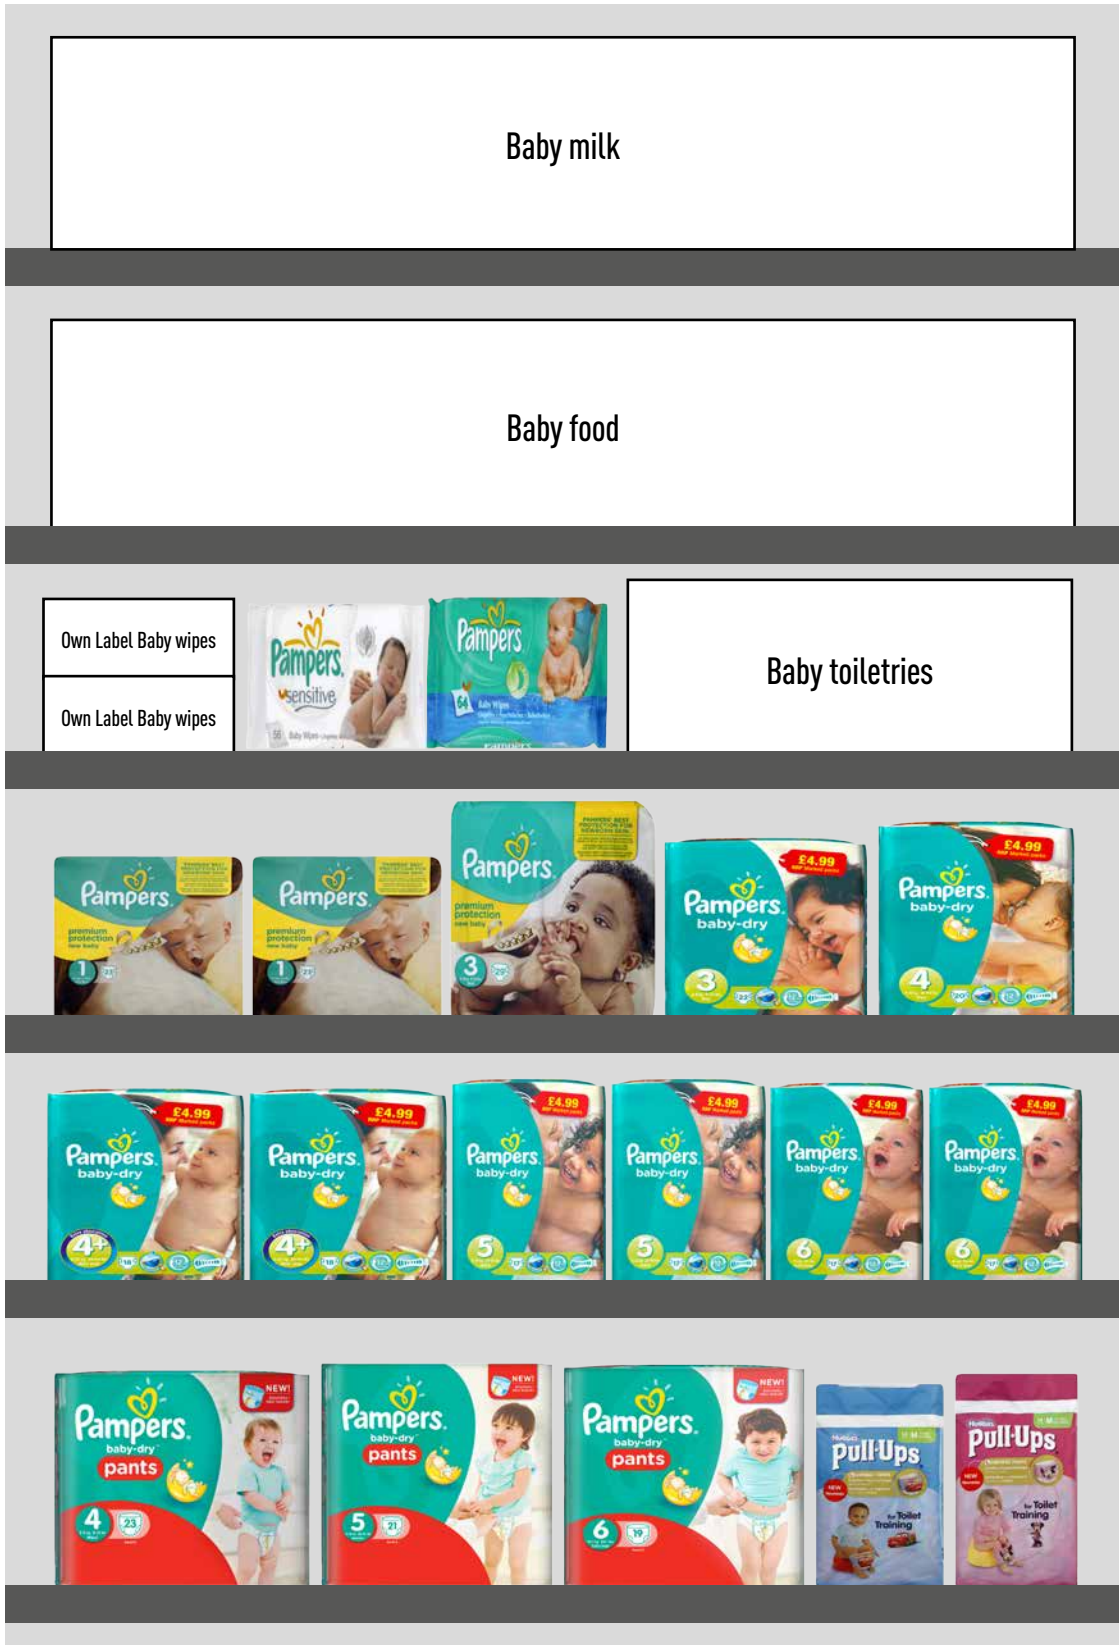

Baby Planogram
One Metre Bay, Five Shelves
For retailers with Own Label

Baby milk				
Baby food				
Own Label Baby wipes	Own Label Baby wipes	 	Baby toiletries	
    				
     				
Own Label Size 3	Own Label Size 4	Own Label Size 5	Own Label Size 6	

Baby Product List

One metre Bay, Five Shelves

For retailers with Own Label

Top Shelf	2nd shelf	3rd shelf	4th/5th shelf	Bottom shelf
Baby Milk	Baby Food	OL Baby Wipes	Pampers New Baby Size 1 CP	OL small pack size 3
		Pampers Baby Wipes Sensitive	Pampers Baby Dry PMP Size 3	OL small pack size 4
		Pampers Baby Wipes Baby Fresh	Pampers Baby Dry PMP Size 4	OL small pack size 4+
		Space allocated for Toiletries	Pampers Baby Dry PMP Size 4+	OL small pack size 5
			Pampers Baby Dry PMP Size 5	Huggies Pull Ups Size 5 Boy
			Pampers Baby Dry PMP Size 6	

Baby Planogram
One Metre Bay, Five Shelves
For retailers without Own Label

Baby Product List

One metre Bay, Five Shelves

For retailers without Own Label

Top Shelf	2nd shelf	3rd shelf	4th/5th shelf	Bottom shelf
Baby Milk	Baby Food	OL Baby Wipes	Pampers New Baby Size 1 CP	Pampers Baby Dry Pants Size 4
		Pampers Baby Wipes Sensitive	Pampers New Baby Size 4 CP	Pampers Baby Dry Pants Size 5
		Pampers Baby Wipes Baby Fresh	Pampers Baby Dry Size 3 Small Pack PMP	Pampers Baby Dry Pants Size 6
		Space allocated for Toiletries	Pampers Baby Dry Size 4 Small Pack PMP	Huggies Pull Ups Medium Boy
			Pampers Baby Dry Size 4+ Small Pack PMP	Huggies Pull Ups Medium Girl
			Pampers Baby Dry Size 5 Small Pack PMP	
			Pampers Baby Dry Size 6 Small Pack PMP	